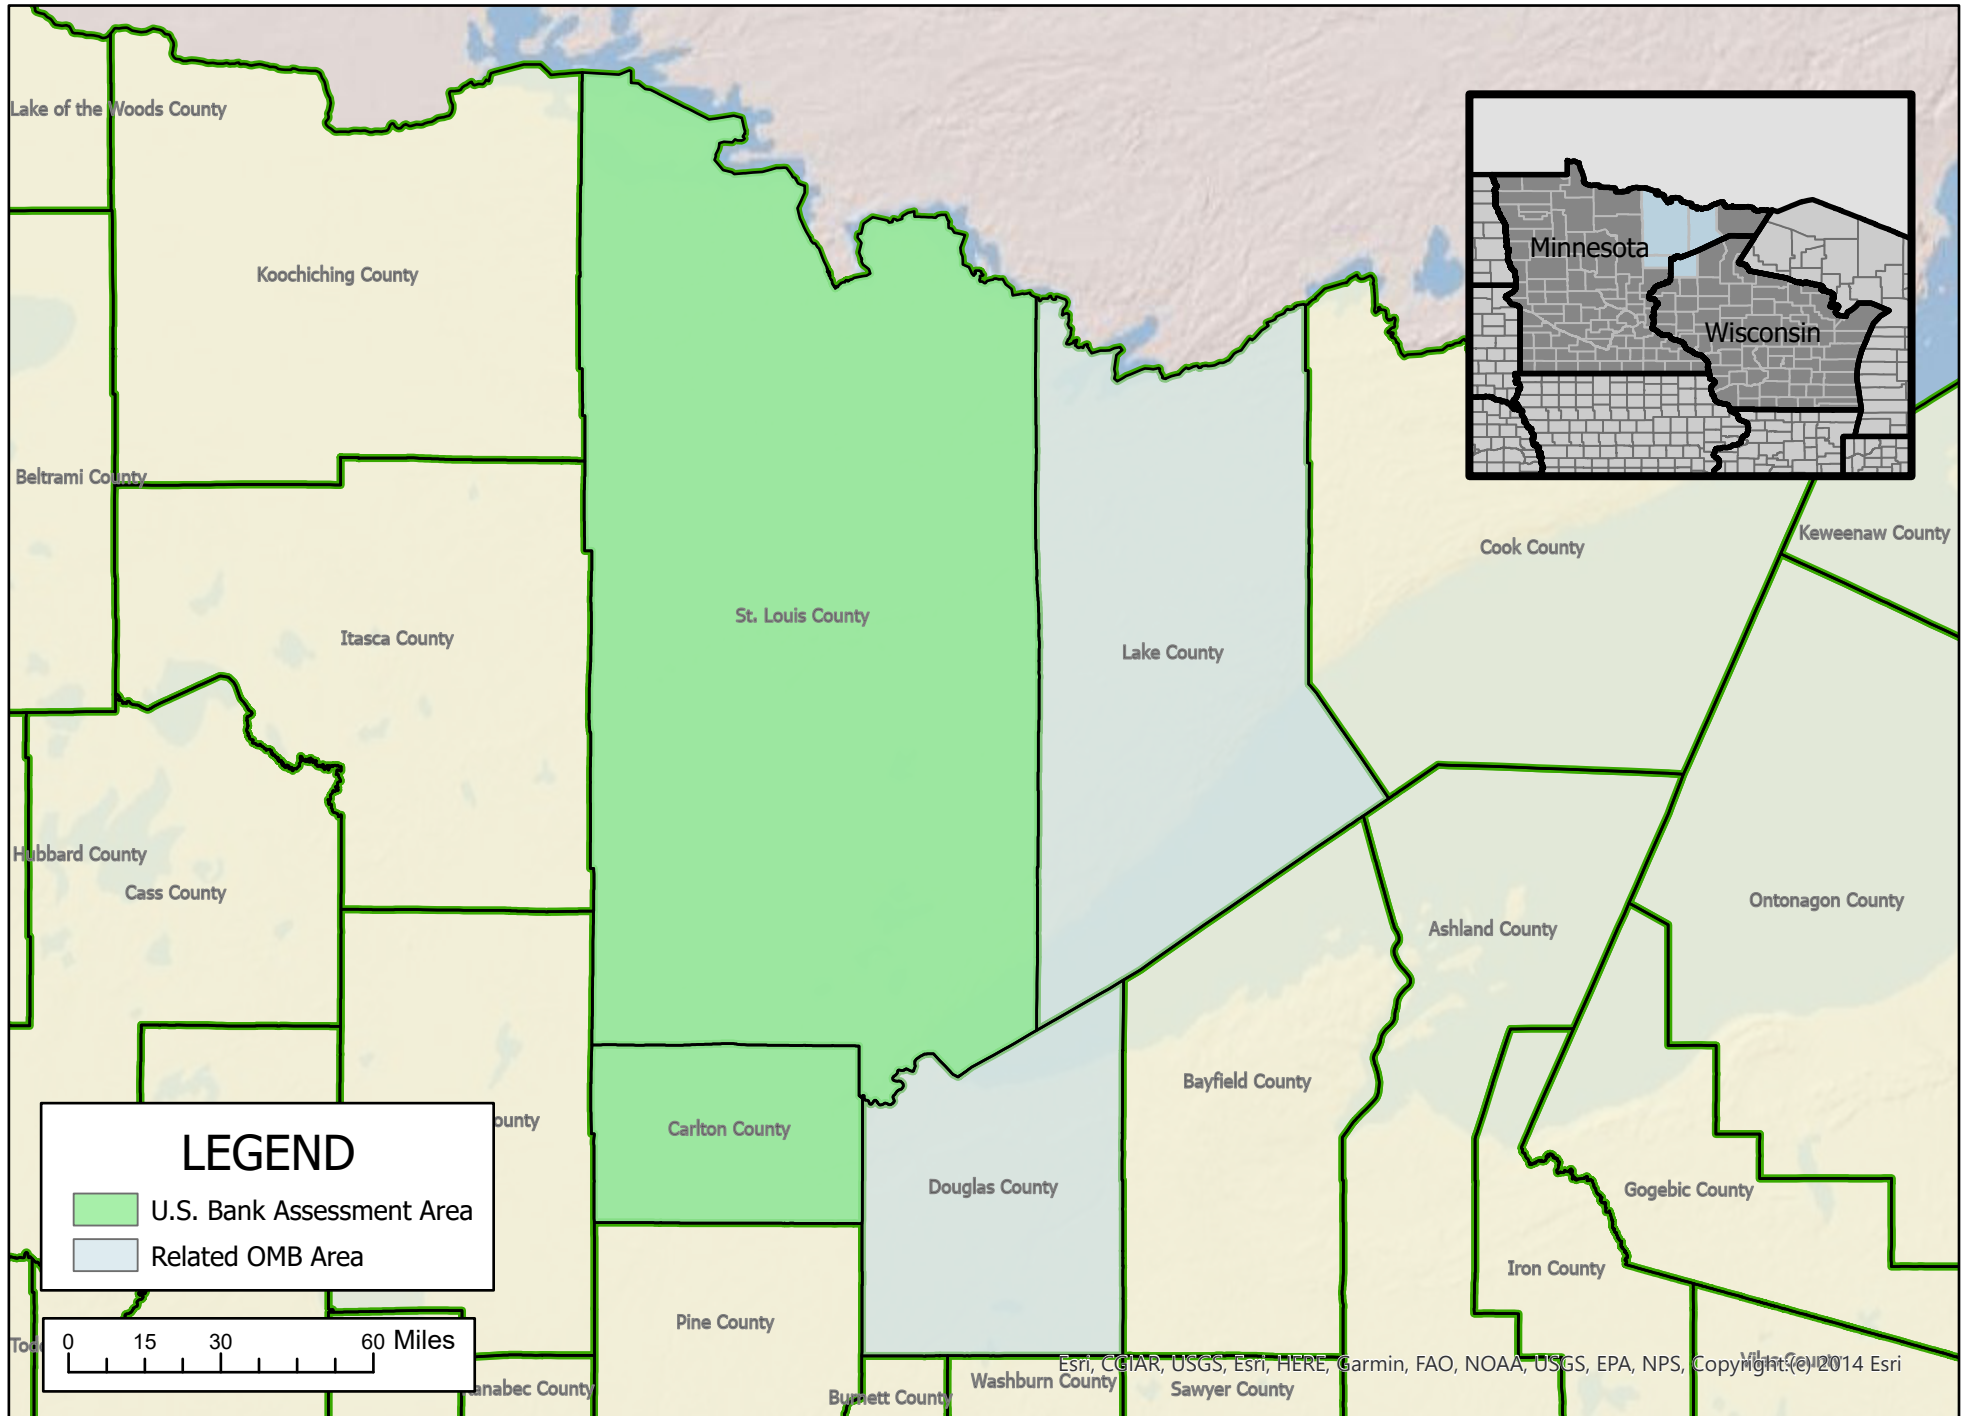

# U. S. Bank - Duluth, MN-WI MSA Assessment Area

\*MSA = Metropolitan Statistical Area

Map Created by U. S. Bank CRA department on 9/23/2022