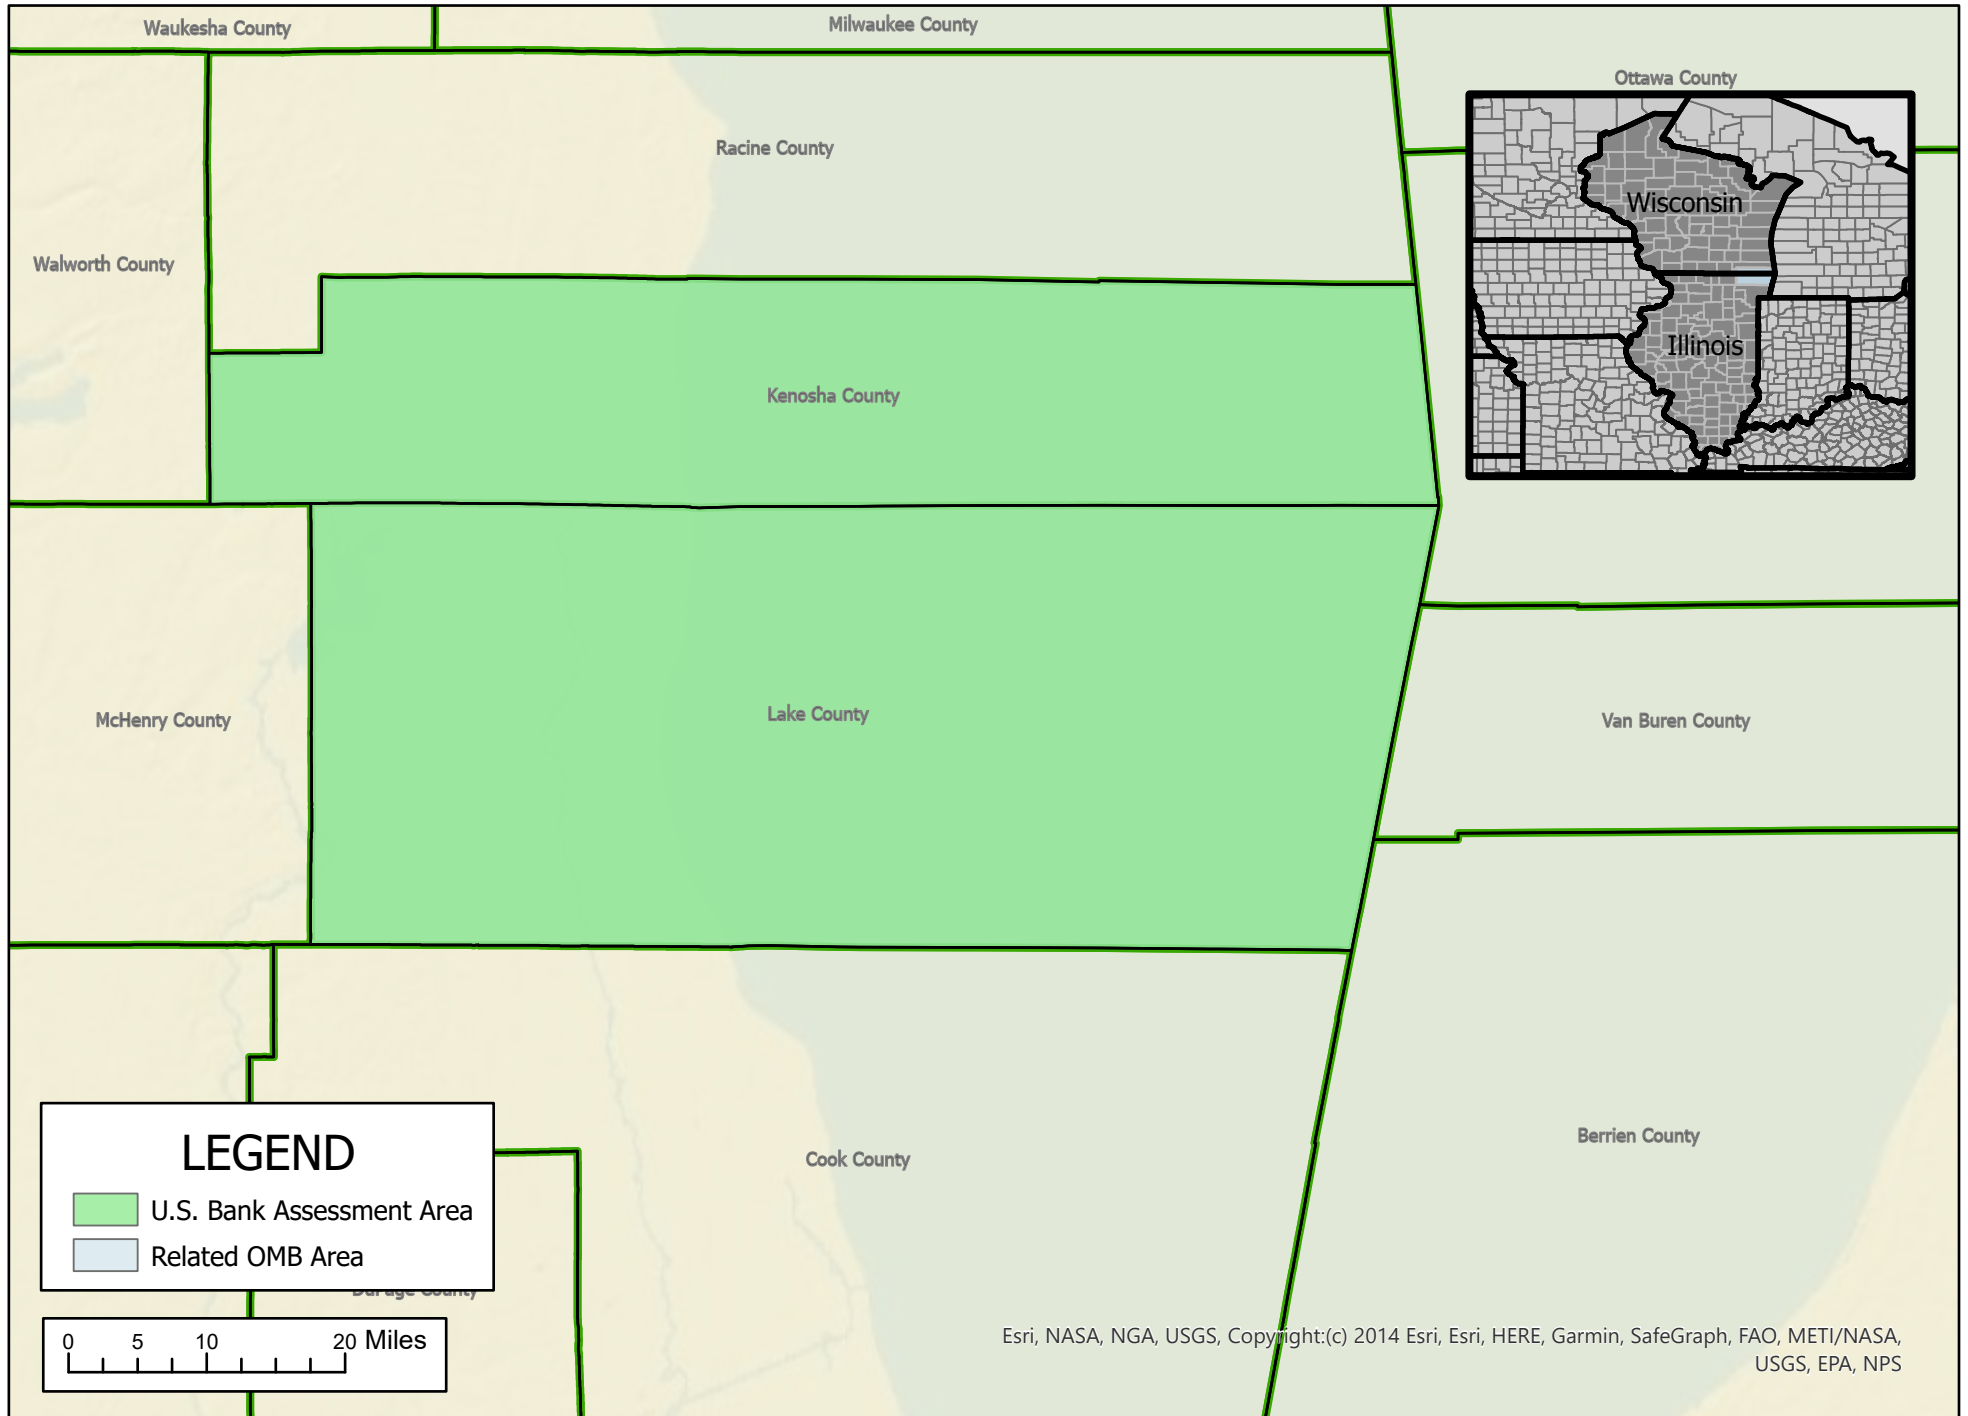

# U. S. Bank - Lake County-Kenosha County, IL-WI MD Assessment Area

\*MD = Metropolitan Division

Map Created by U. S. Bank CRA department on 9/23/2022