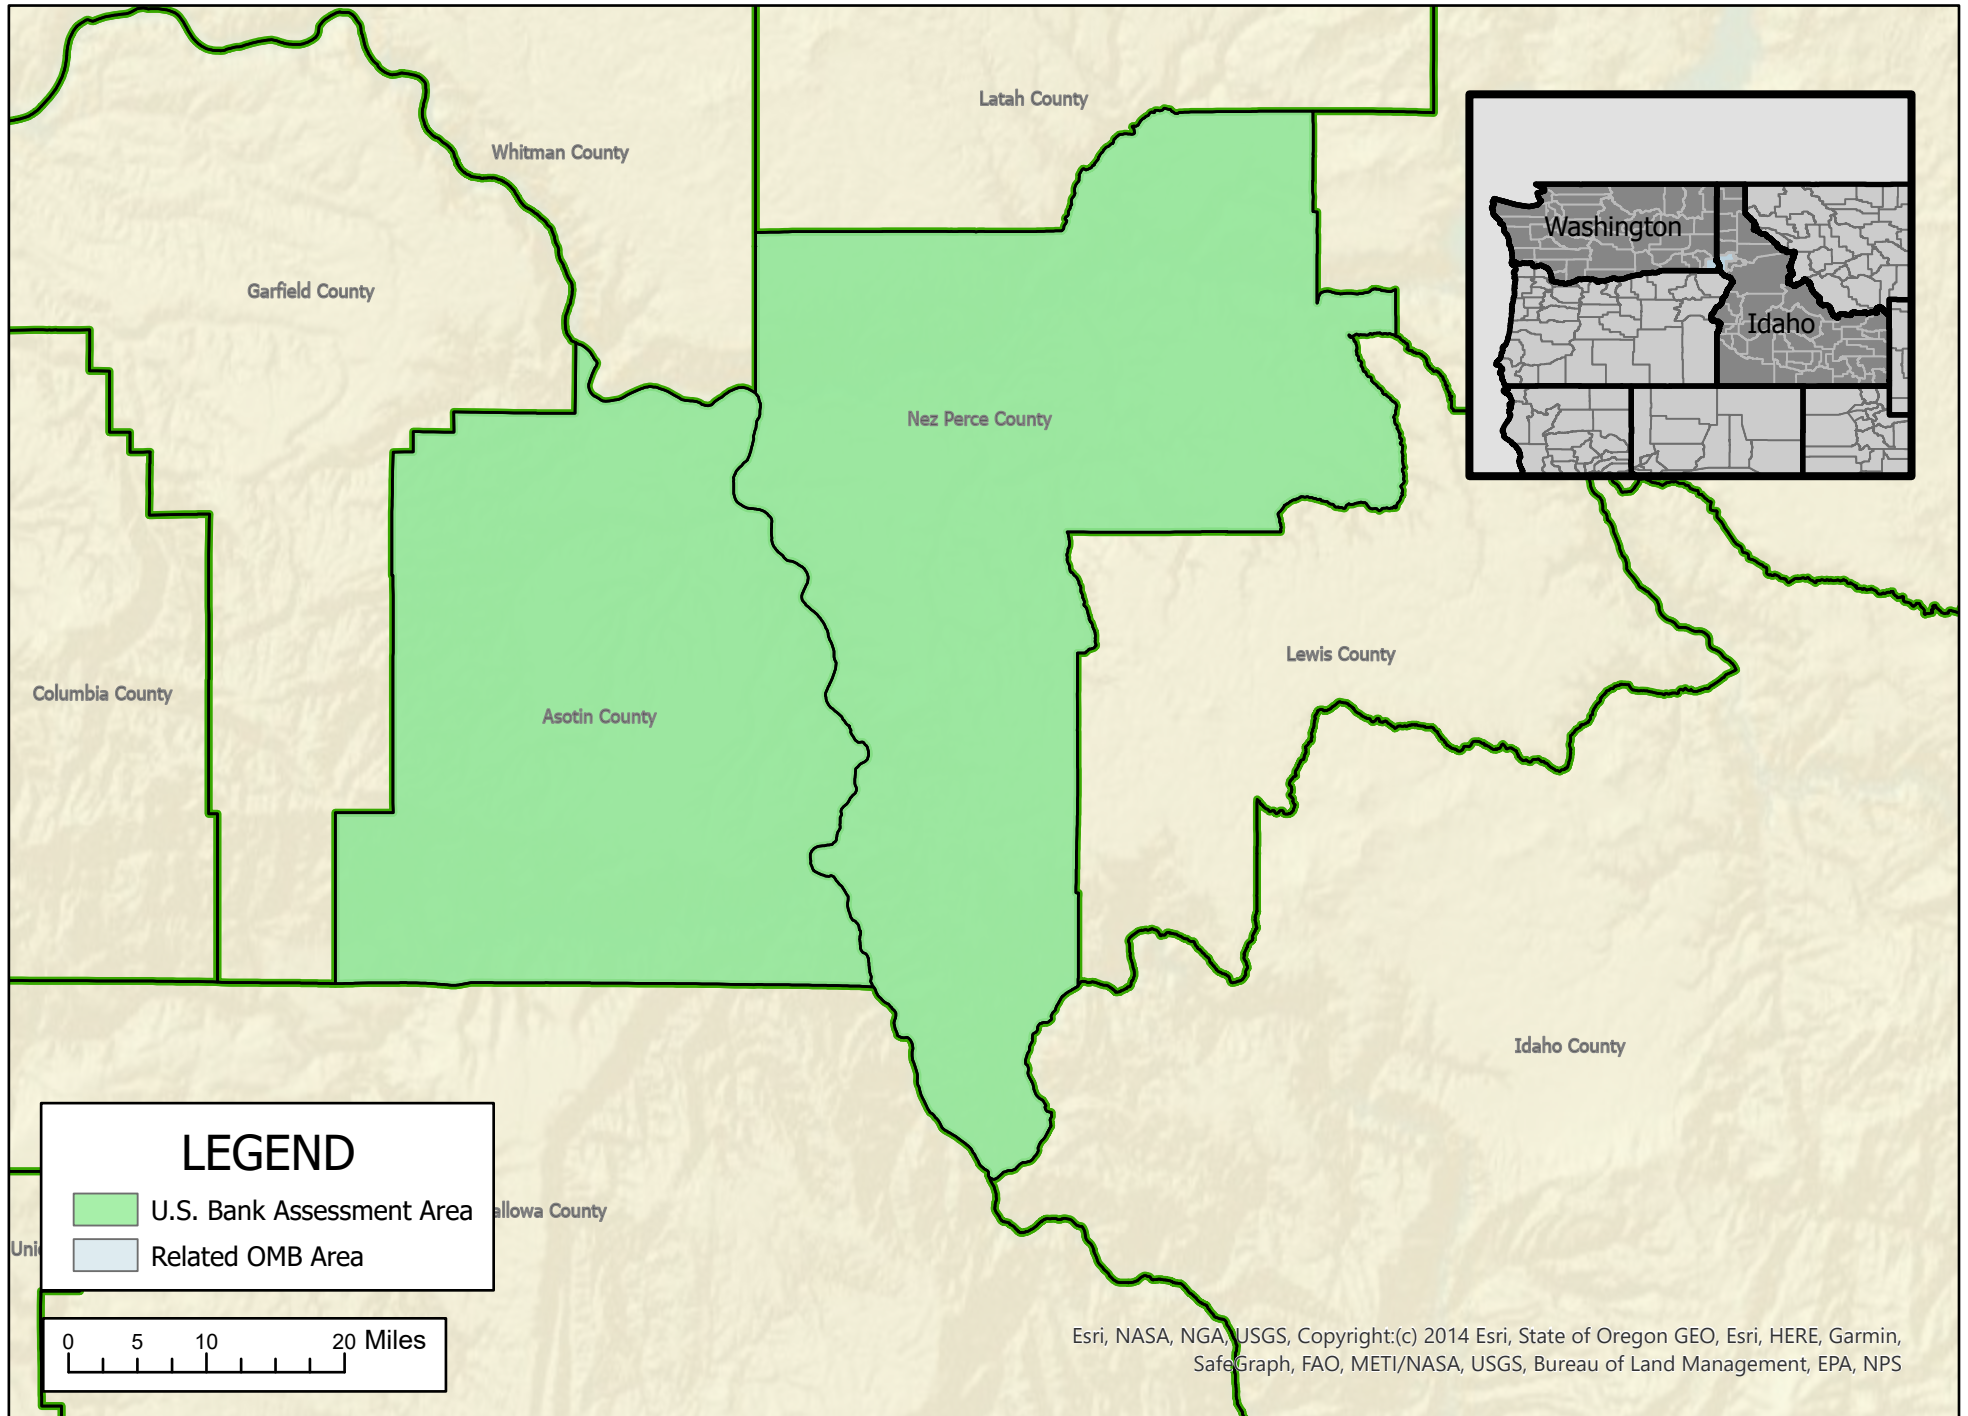

U. S. Bank - Lewiston, ID-WA MSA Assessment Area

Esri, NASA, NGA, USGS, Copyright:(c) 2014 Esri, State of Oregon GEO, Esri, HERE, Garmin, SafeGraph, FAO, METI/NASA, USGS, Bureau of Land Management, EPA, NPS

*MSA = Metropolitan Statistical Area

Map Created by U. S. Bank CRA department on 9/23/2022