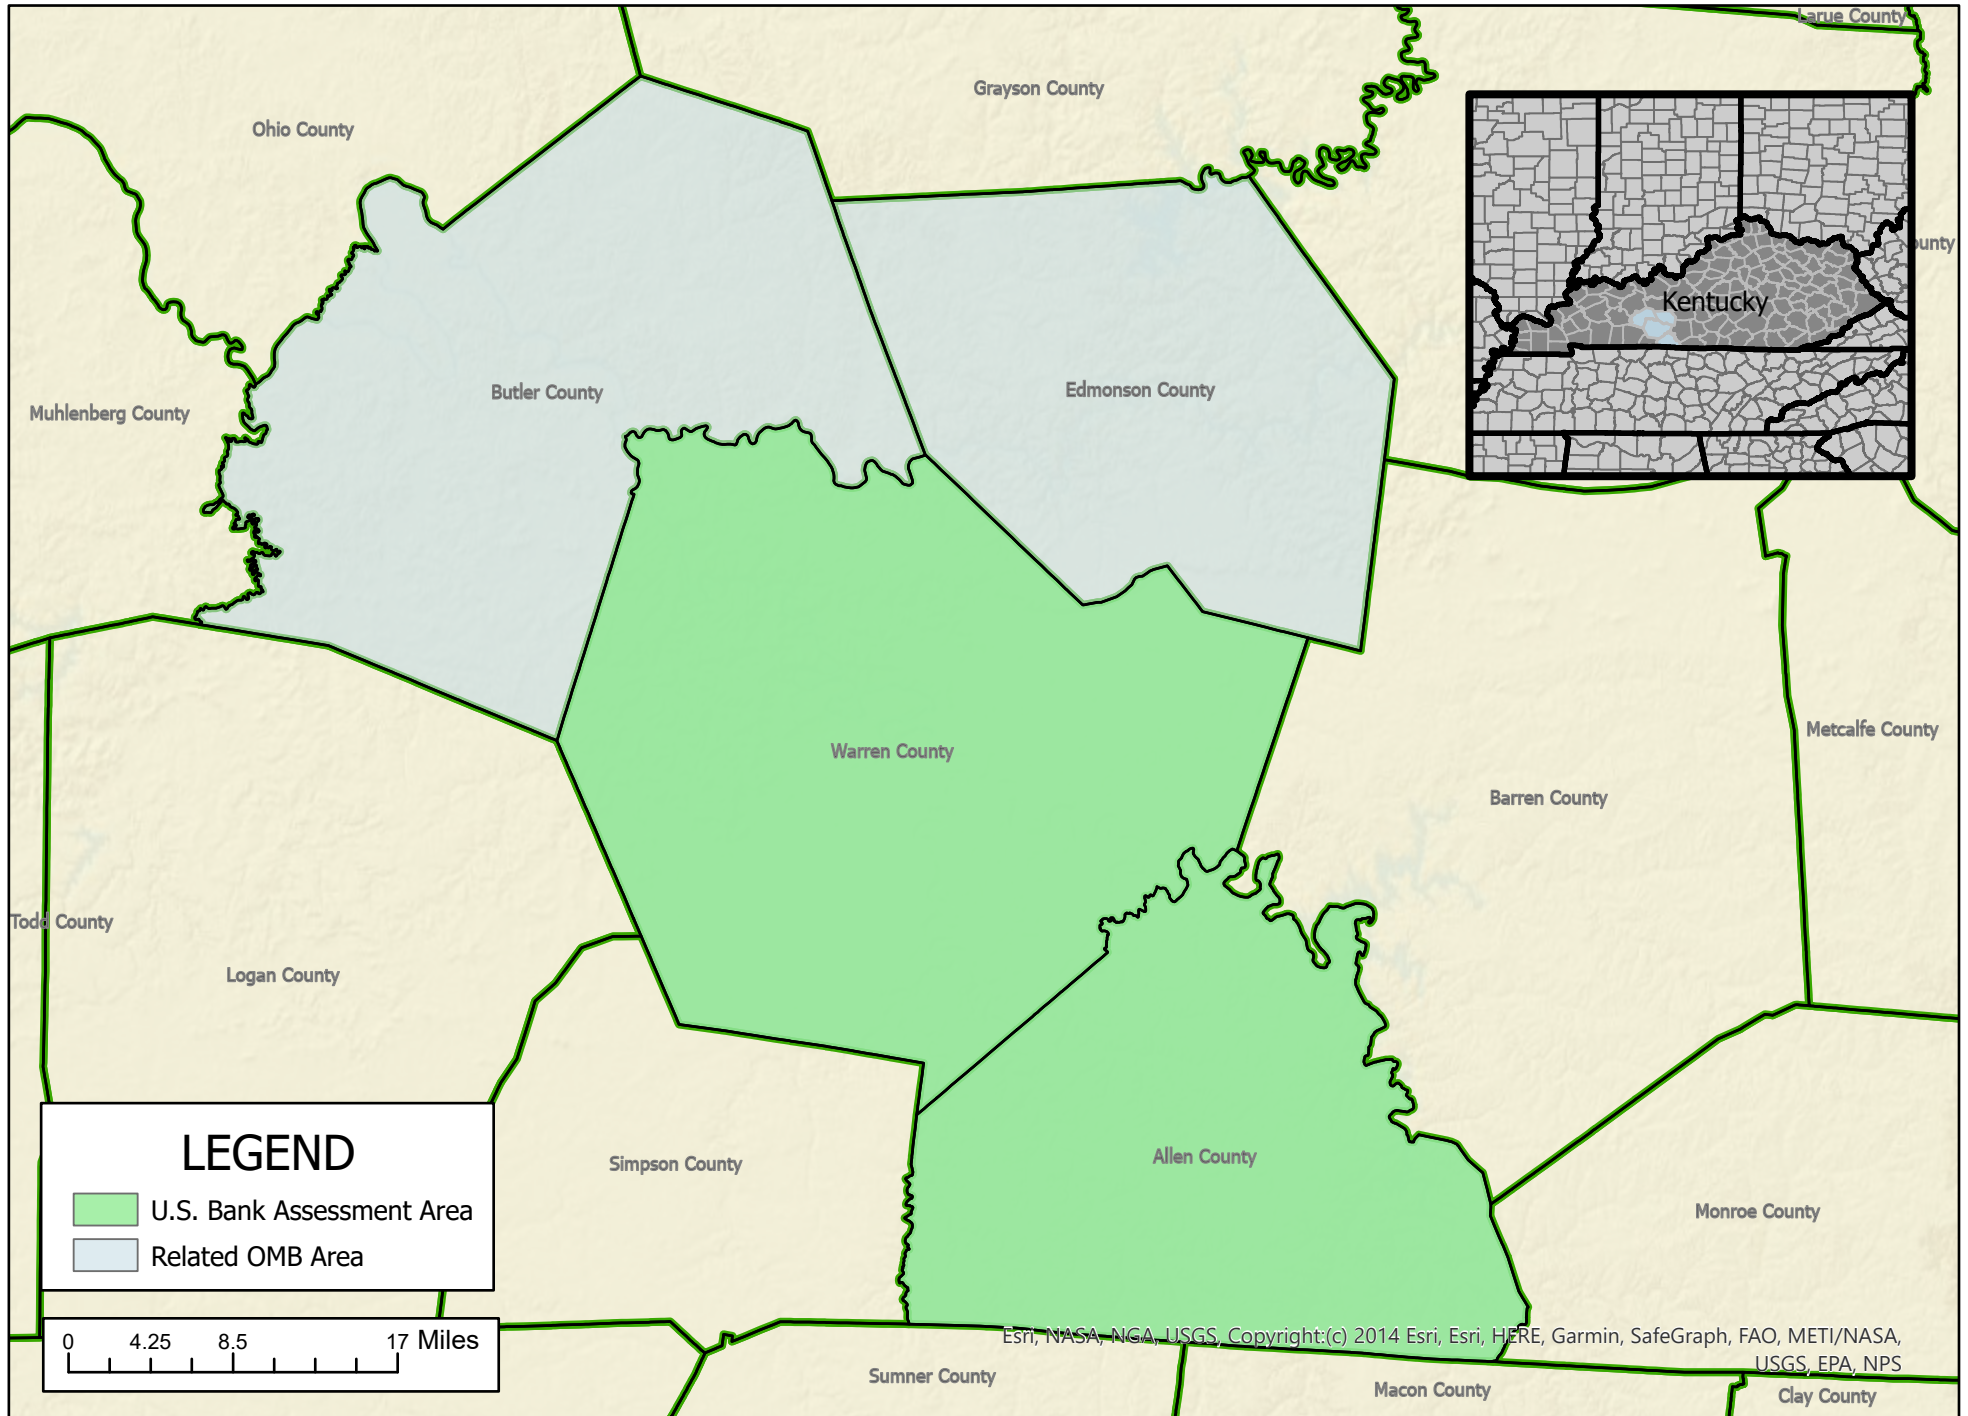

# U. S. Bank - Bowling Green, KY MSA Assessment Area

\*MSA = Metropolitan Statistical Area

Map Created by U. S. Bank CRA department on 9/23/2022